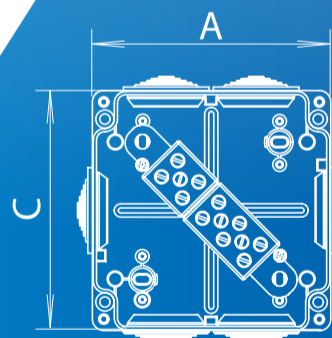

BENEFITS:

- Ceramic terminal blocks mounted on a metal carrier.
- The mounting of the box is done from inside through 2 holes in the carrier. There are 2 metal spacer rollers under the carrier, whose one end rests on the carrier's bottom and the other end touches the mounting wall or ceiling.
- Zinced screws with combi head.